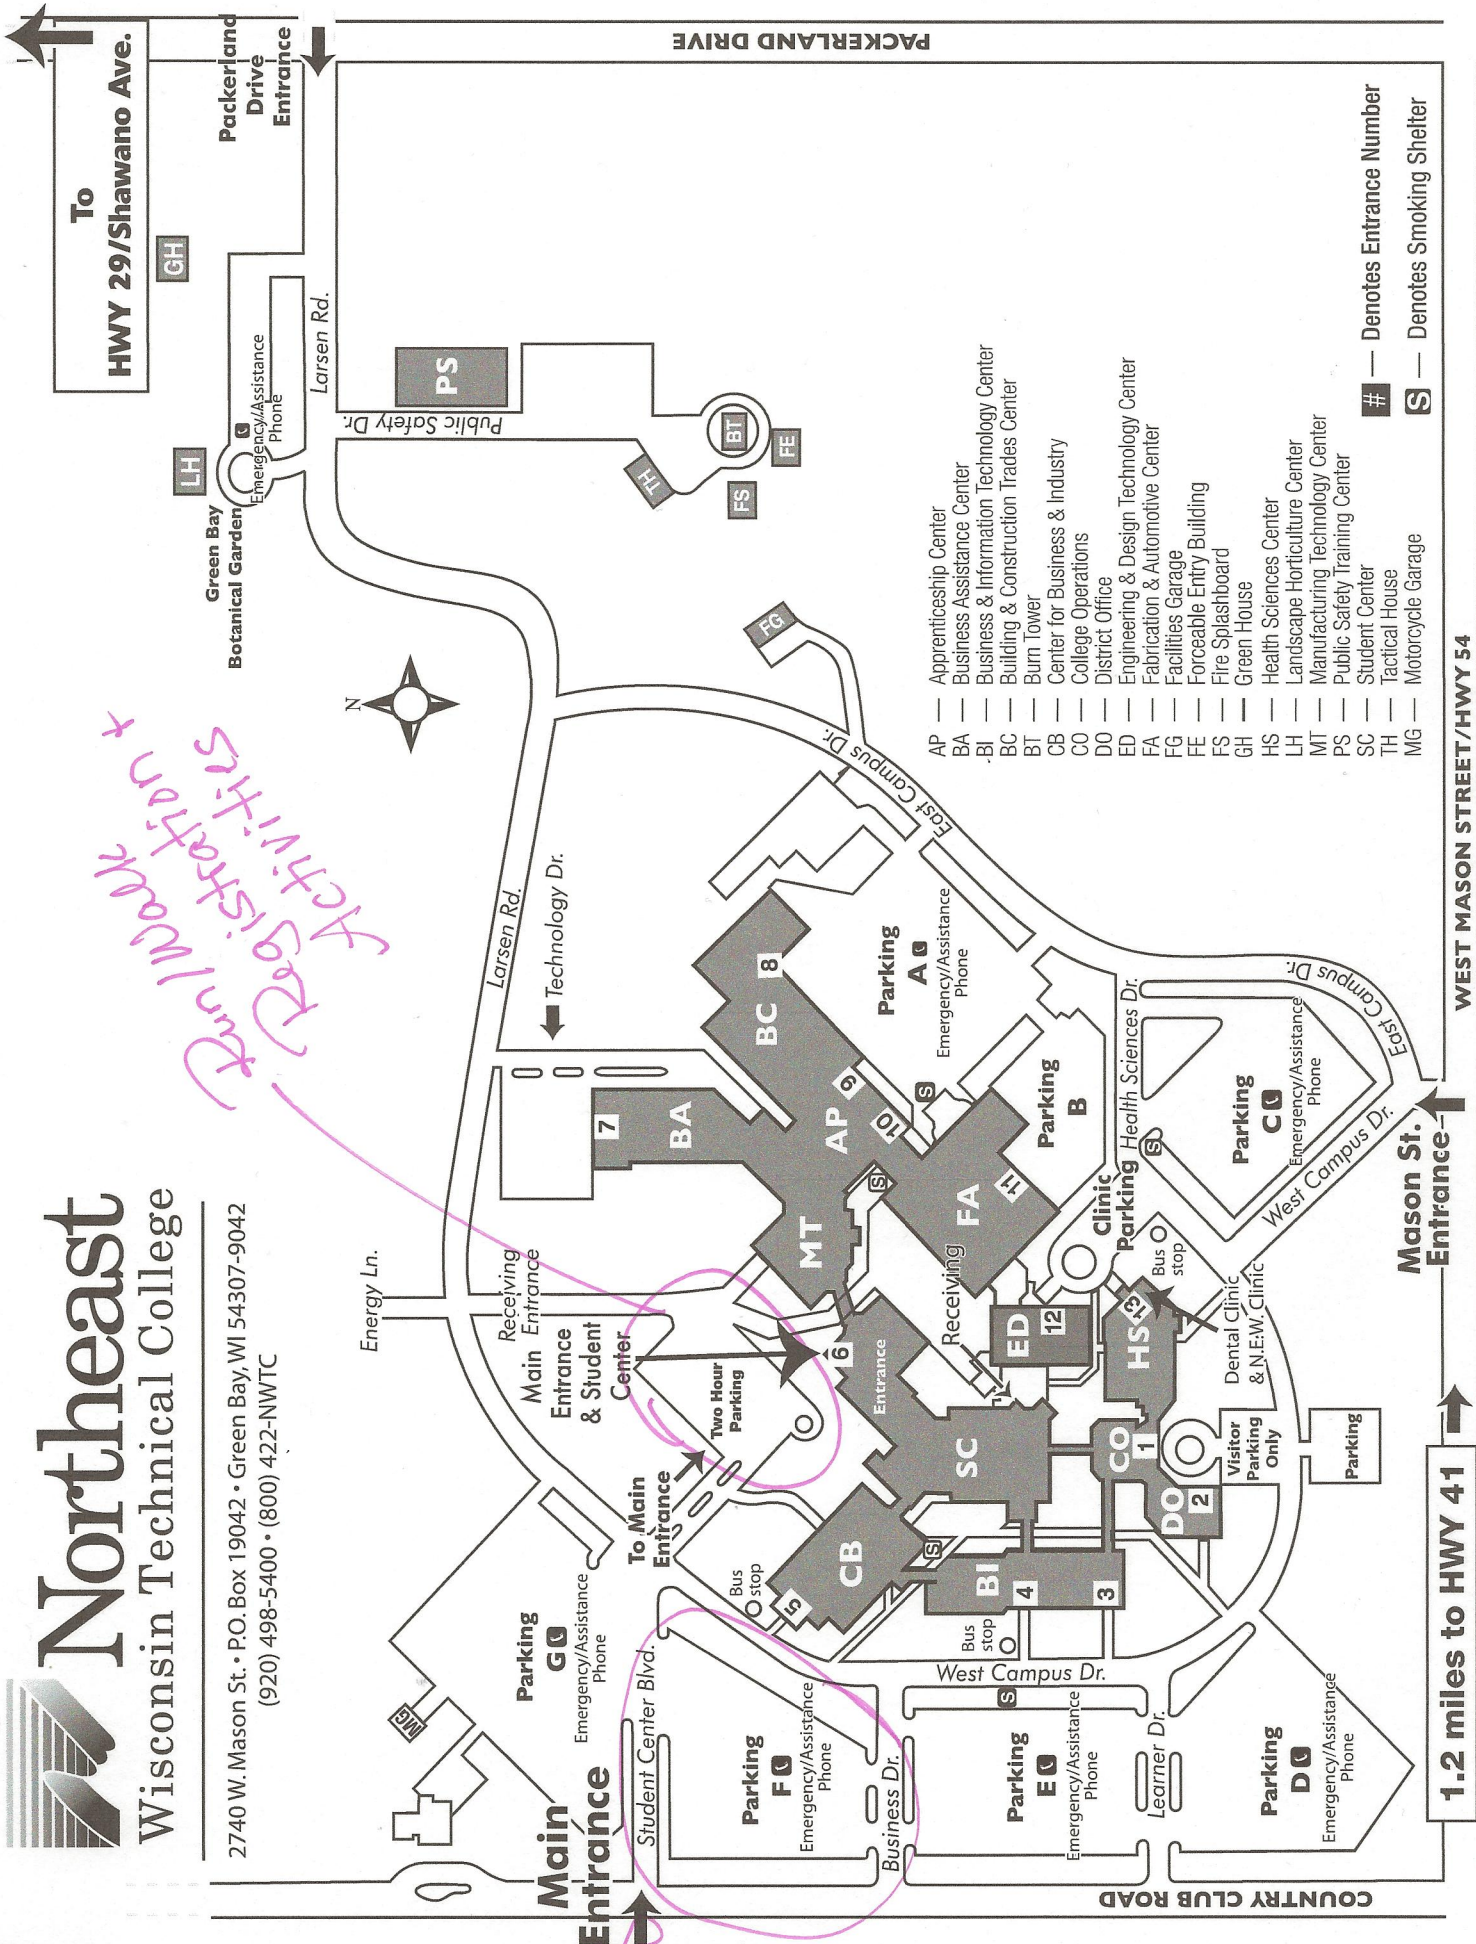

# Northeast Wisconsin Technical College

2740 W. Mason St. • P.O. Box 19042 • Green Bay, WI 54307-9042  
 (920) 498-5400 • (800) 422-NWTC

*Fun Walk + Registration + Activities*

1.2 miles to HWY 41

WEST MASON STREET/HWY 54